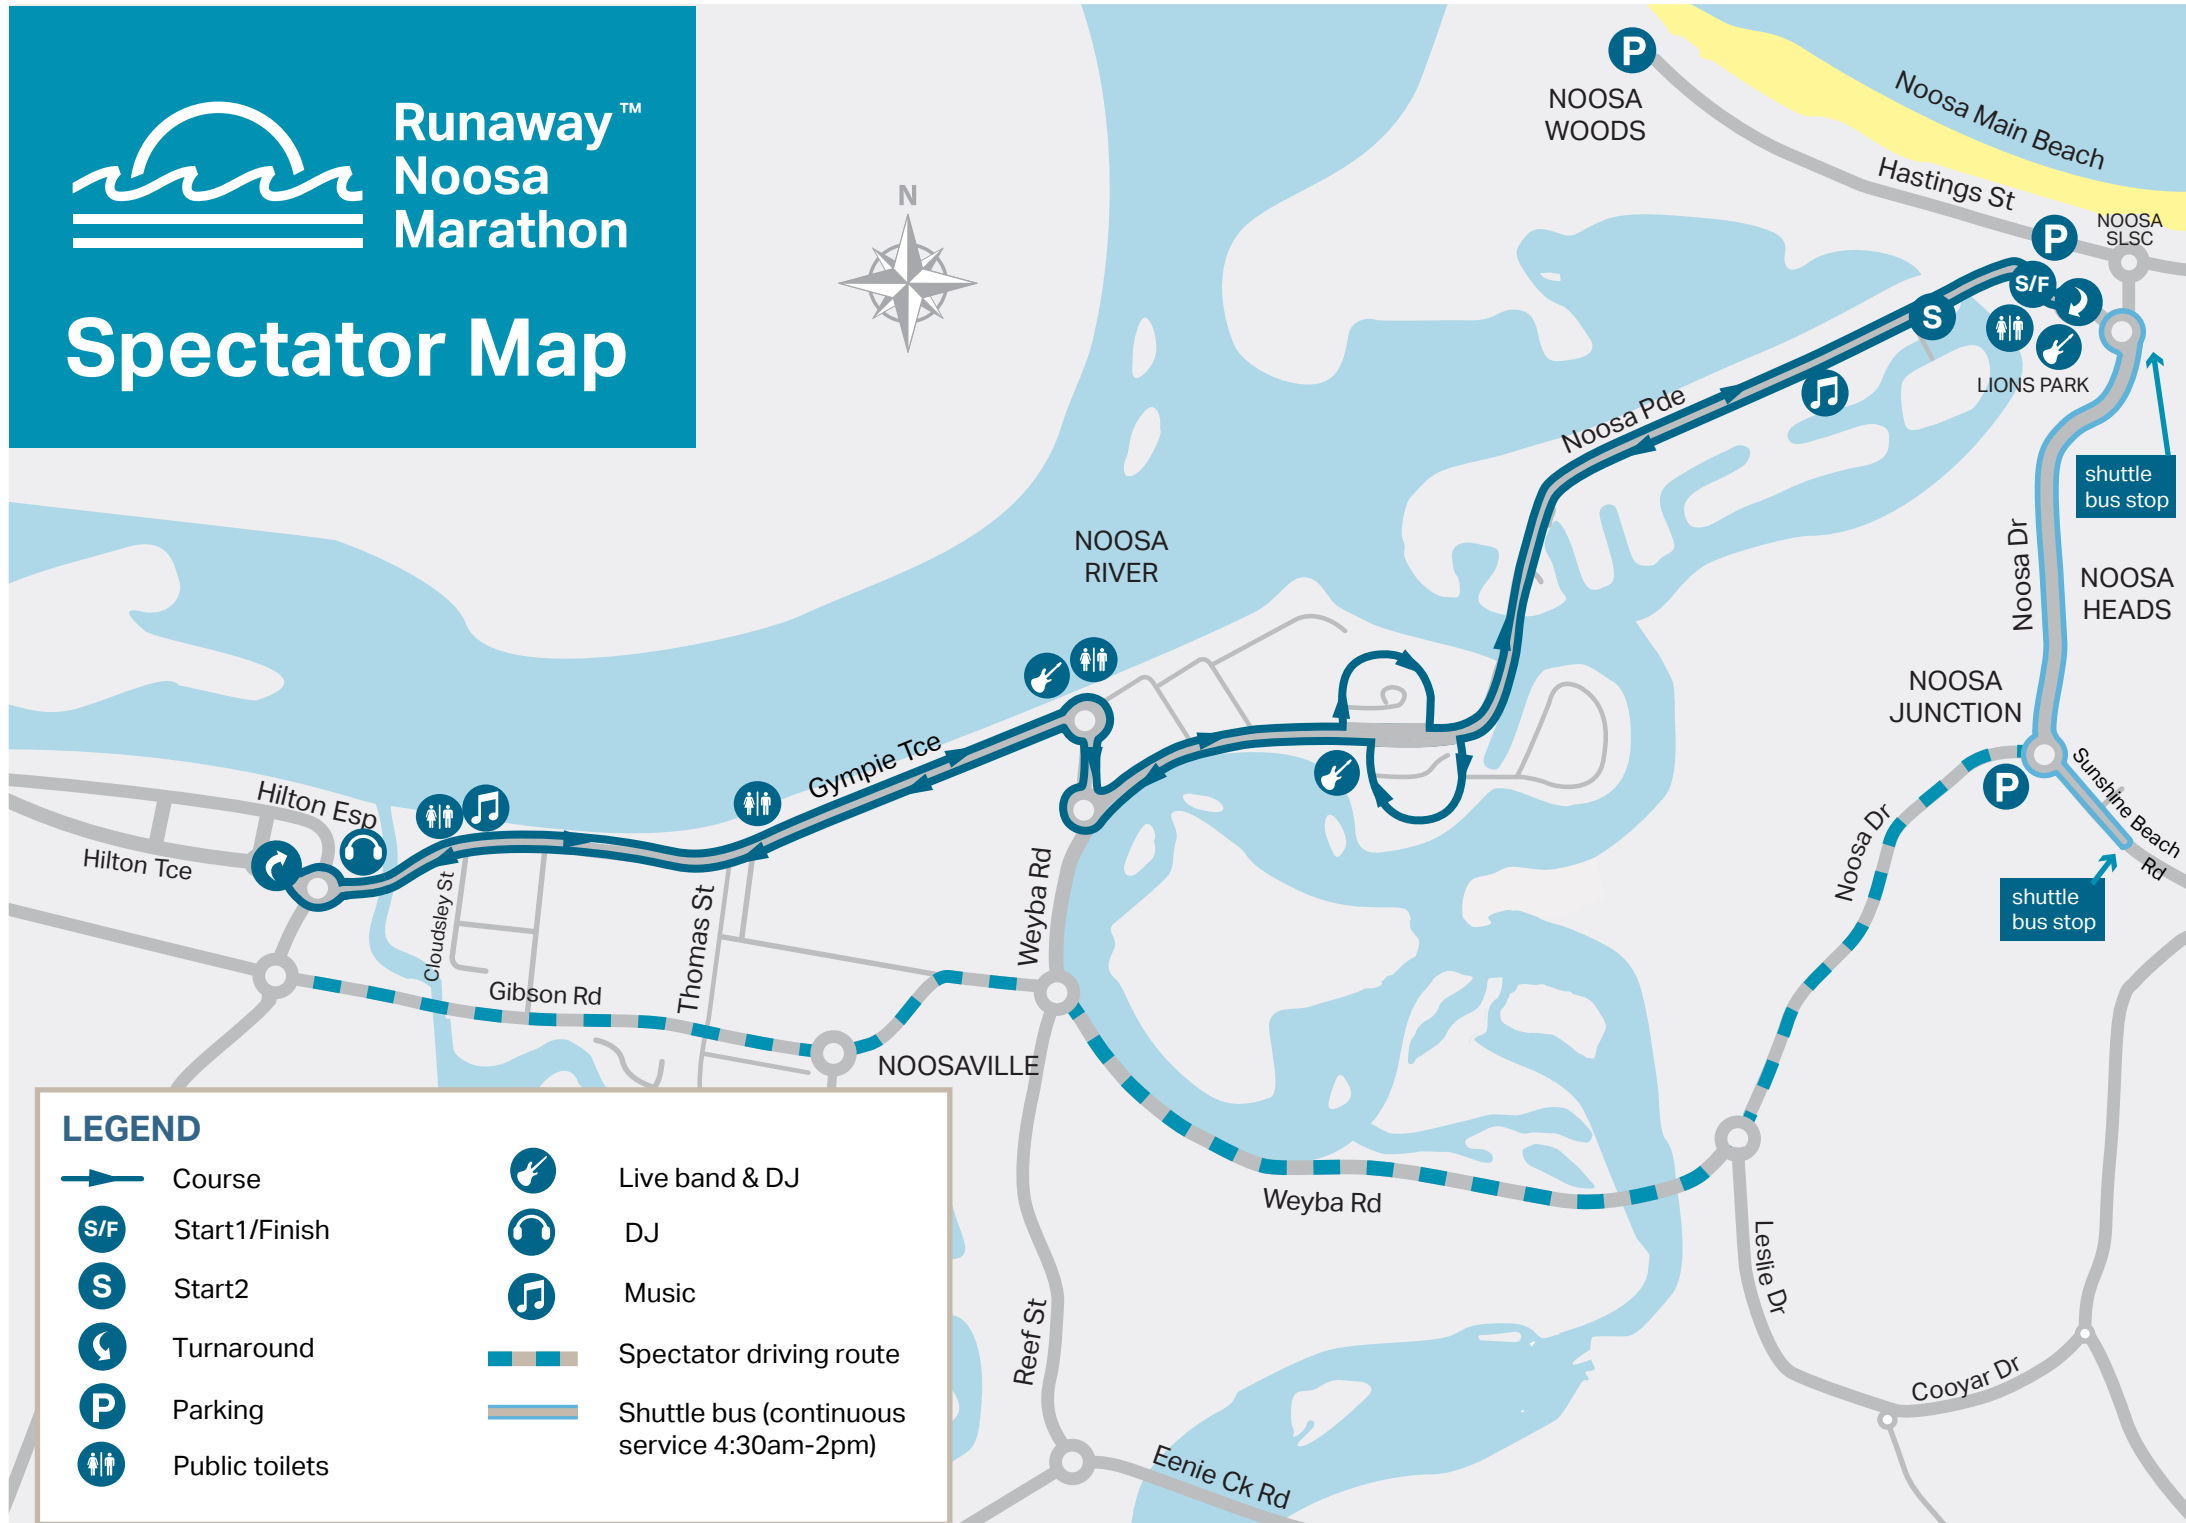

Runaway™
Noosa
Marathon

Spectator Map

LEGEND

- | | | | |
|--|----------------|--|---|
| | Course | | Live band & DJ |
| | Start1/Finish | | DJ |
| | Start2 | | Music |
| | Turnaround | | Spectator driving route |
| | Parking | | Shuttle bus (continuous service 4:30am-2pm) |
| | Public toilets | | |